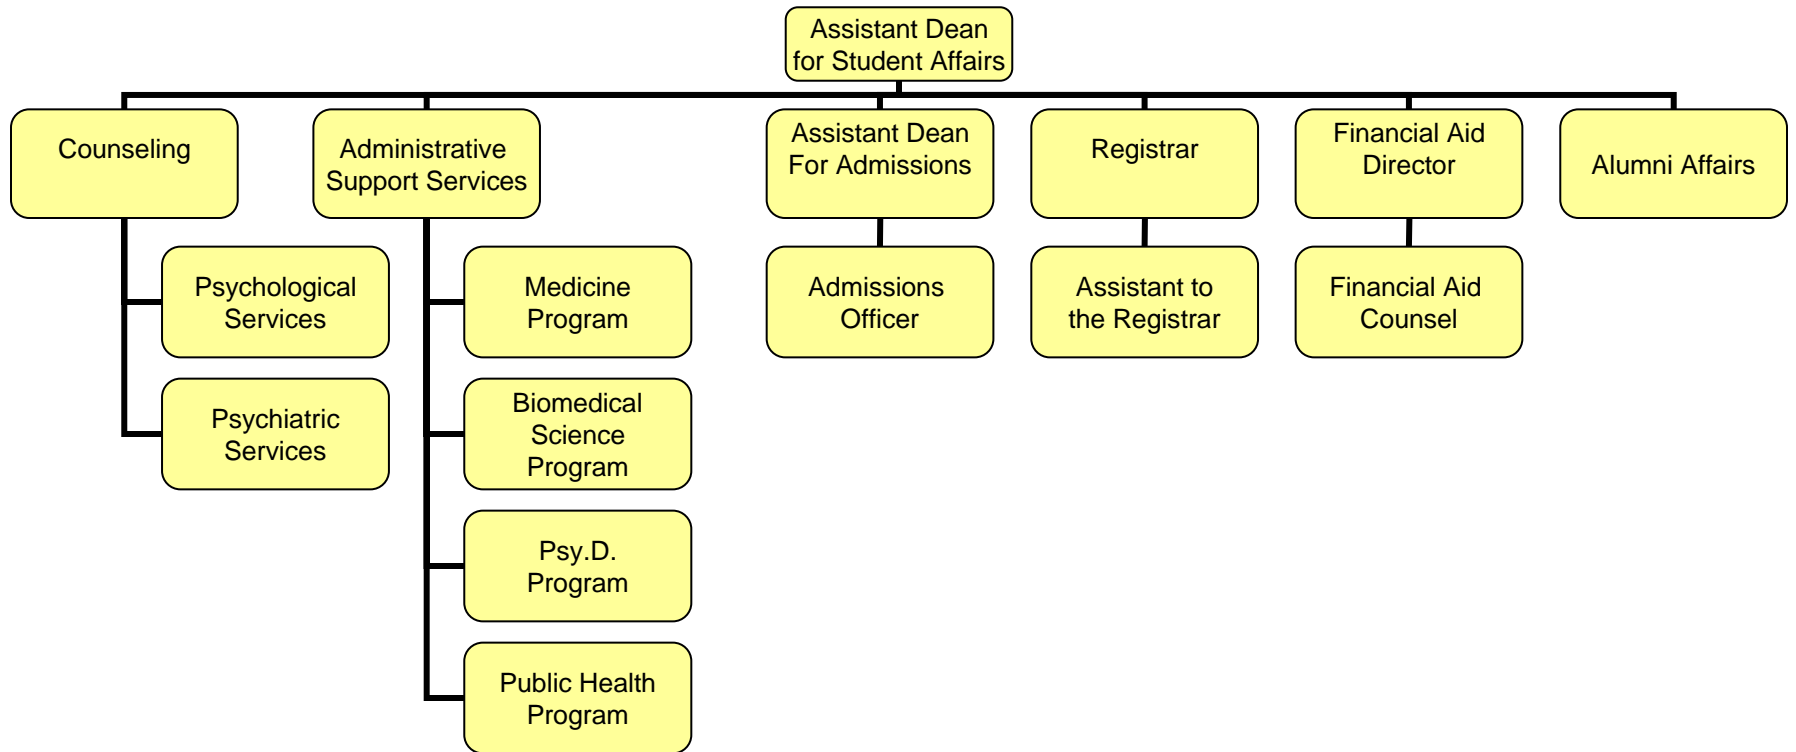

# Ponce School of Medicine Assistant Dean for Student Affairs Organizational Chart

Revised: December 2006