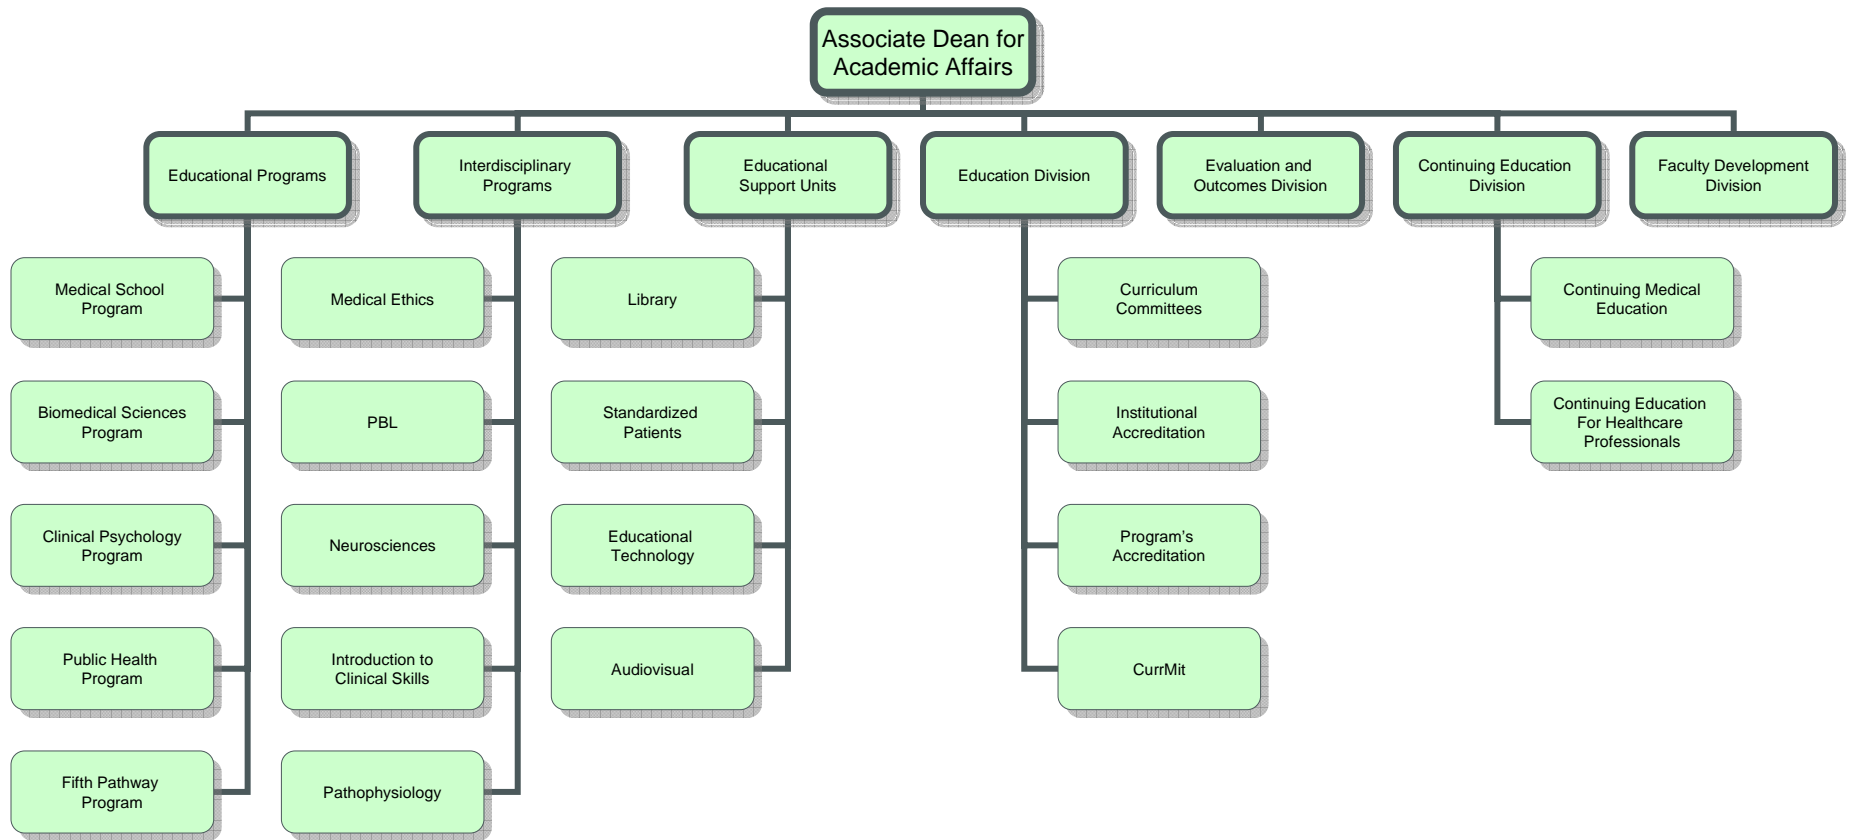

Ponce School of Medicine Dean for Academic Affairs Organizational Chart

Revised: December 2006